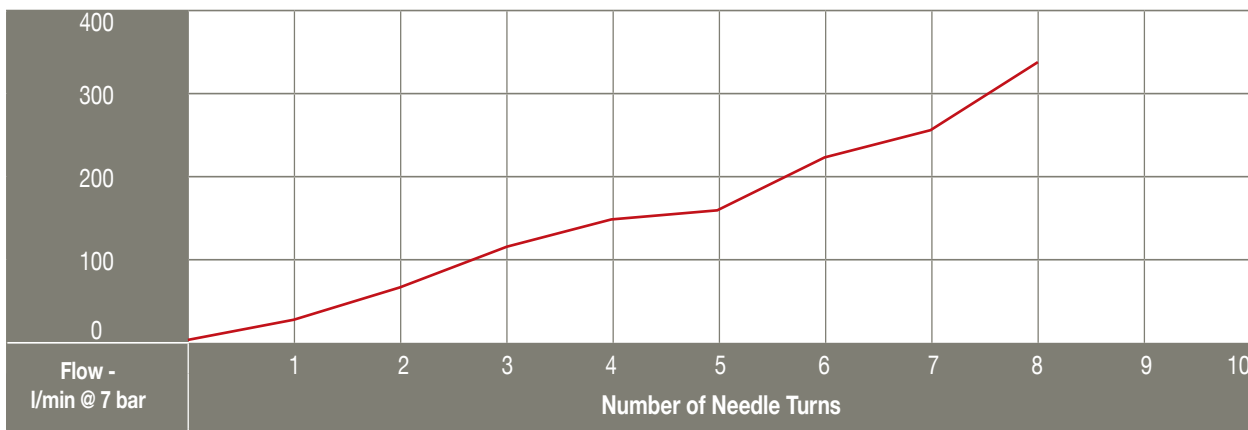

G1/8 Control Valves, Knurled Knob

310 L/min @ 10 bar adjustable

Part No.	Description
M-JFC-2A	Meter Out Control Valves, G1/8
M-JFC-2B	Meter In Control Valves, G1/8

— M-JFC